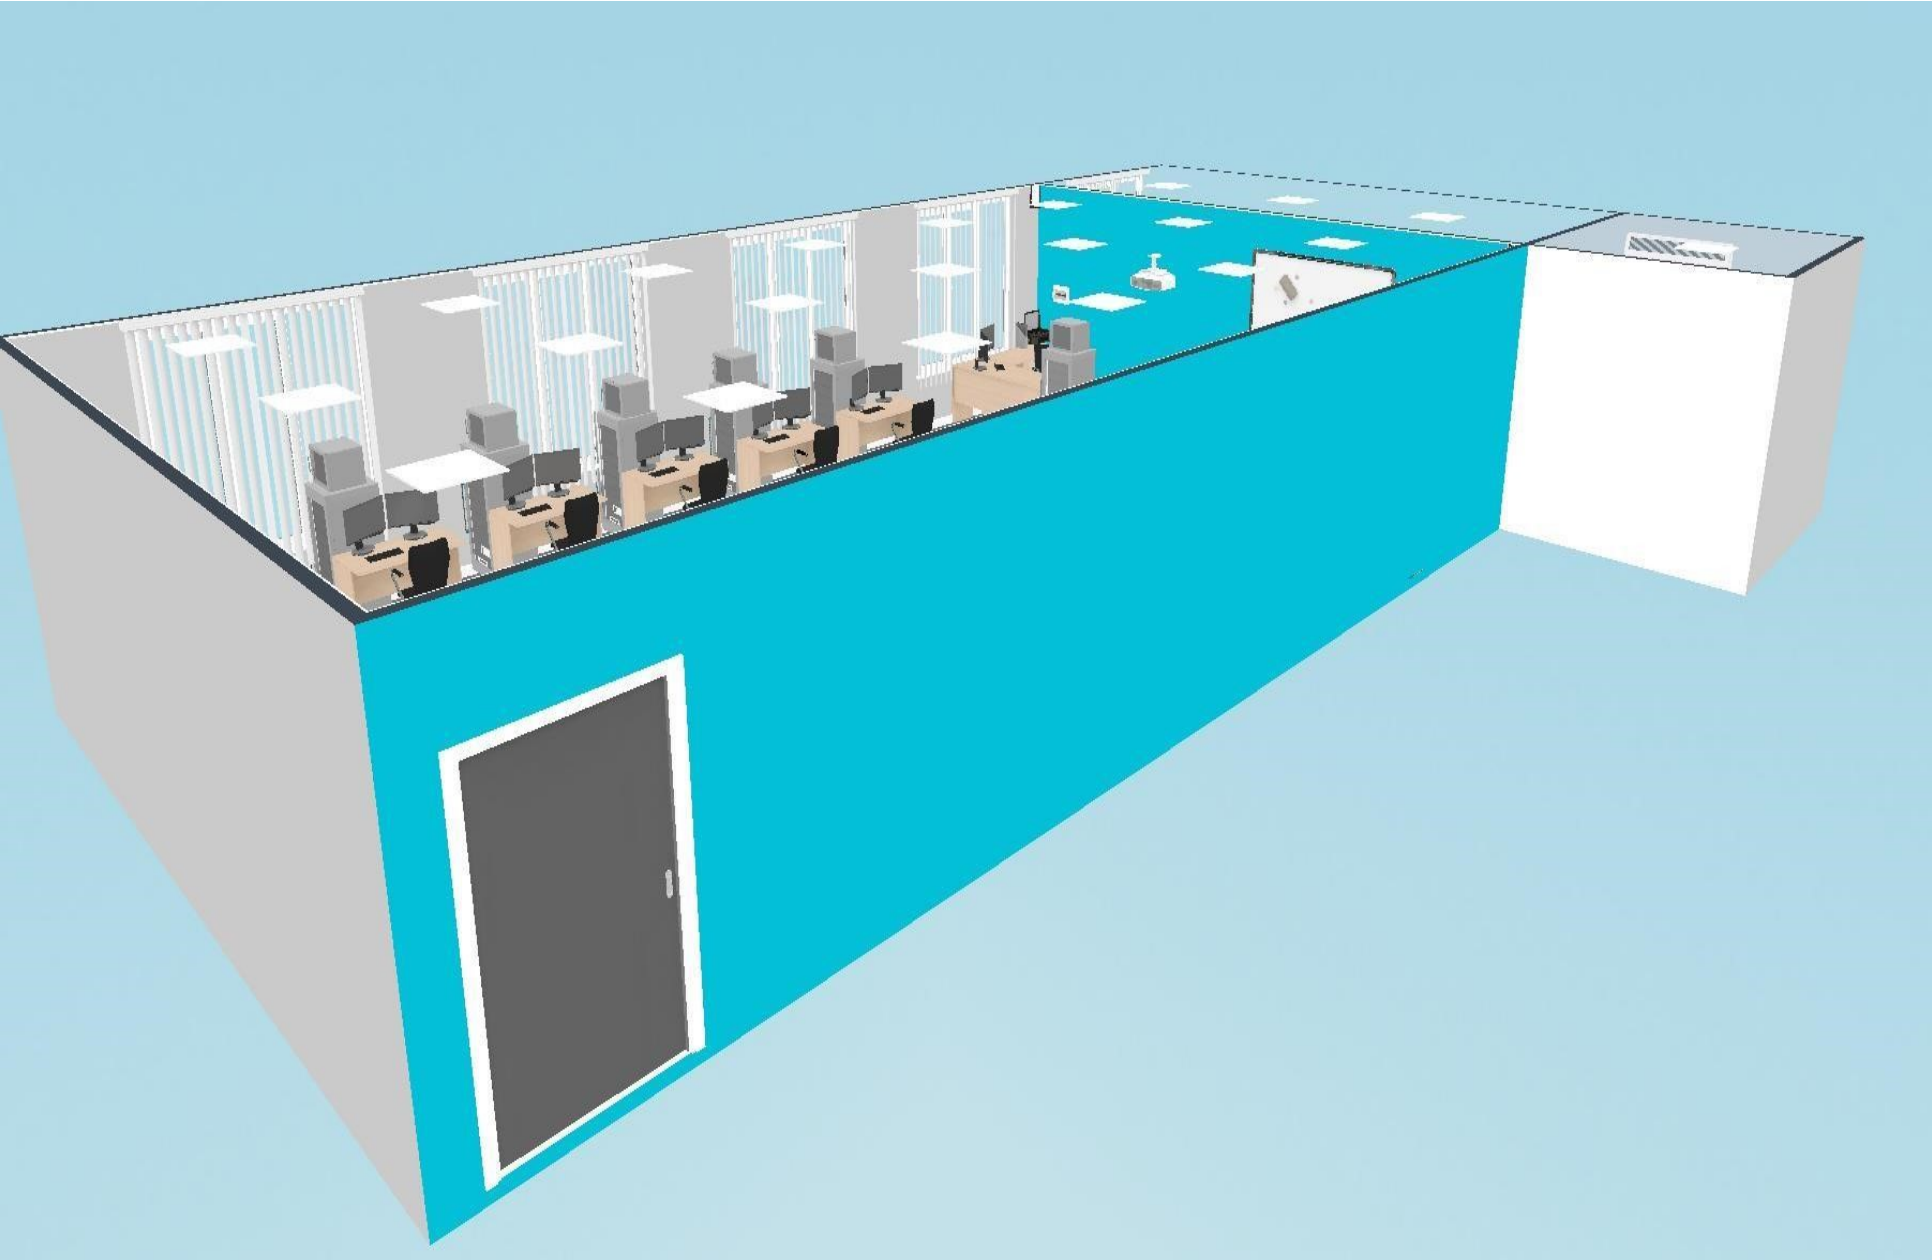

## **Мастерская № 1 по компетенции Сетевое и системное администрирование**

Дизайн-проект

The logo consists of the letters 'TCP' in a white font on a dark blue background, followed by a vertical line and the letters 'IP' in a white font on a dark blue background. The entire logo is contained within a light blue square frame that is slightly offset to the left and top.